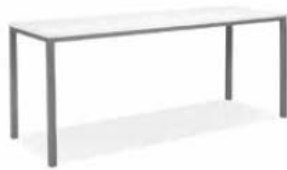

Aspen Dining Table
White/Brushed Steel
72" w x 30" d x 30" h #05092-0001